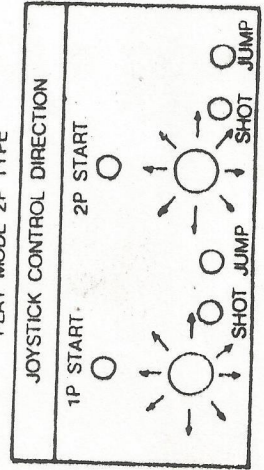

BIG KARNAK

COIN / CREDIT OPTION SWITCH SETTING	DIP SW 1							
	S 1	S 2	S 3	S 4	S 5	S 6	S 7	S 8
OPTION	OFF	OFF	OFF	OFF	OFF	OFF	OFF	OFF
1 COIN 1 CREDIT	OFF	OFF	OFF	OFF	OFF	OFF	OFF	OFF
1 COIN 2 CREDITS	OFF	OFF	OFF	ON	OFF	OFF	OFF	ON
1 COIN 3 CREDITS	OFF	OFF	ON	OFF	OFF	OFF	ON	OFF
1 COIN 4 CREDITS	OFF	OFF	ON	ON	OFF	OFF	ON	ON
1 COIN 5 CREDITS	OFF	ON	OFF	OFF	OFF	ON	OFF	OFF
1 COIN 6 CREDITS	OFF	ON	OFF	ON	OFF	ON	OFF	ON
2 COINS 1 CREDIT	OFF	ON	ON	OFF	OFF	ON	ON	OFF
3 COINS 1 CREDIT	OFF	ON	ON	ON	OFF	ON	ON	OFF
4 COINS 1 CREDIT	ON	OFF	OFF	ON	ON	ON	ON	ON
2 COINS 3 CREDITS	ON	OFF	OFF	ON	ON	OFF	OFF	ON
FREE PLAY	ON	ON	ON	ON	ON	ON	ON	ON

DEFAULT

OPTION SWITCH SETTING	DIP SW 2							
	S 1	S 2	S 3	S 4	S 5	S 6	S 7	S 8
OPTION								
GAME 0						OFF	OFF	OFF
DIFFICULTY 1 EASY						OFF	OFF	ON
2						OFF	ON	OFF
3						OFF	ON	ON
4 NOR						ON	OFF	OFF
5						ON	ON	ON
6						ON	ON	OFF
7 HAR.						ON	ON	ON
NUMBER 1					OFF			
OF 2					OFF	ON		
PLAYERS 3					ON	OFF		
4					ON	ON		
ADVERTISE NO			OFF					
SOUND YES			ON					
IMPACT NO		ON						
YES		OFF						
TEST NO	OFF							
YES	ON							

DEFAULT

DEFAULT

DEFAULT

DEFAULT

DEFAULT

PIN ASSIGNMENT (JAMMA)

COMPONENTS SIDE

SOLDER SIDE

COMPONENTS SIDE	SOLDER SIDE
1	GND
2	GND
3	+ 5 V
4	+ 5 V
5	(NOT USED)
6	+ 12 V
X	
8	COIN METER 1
9	BOBINA 1
10	SPEAKER (-)
11	(NOT USED)
12	RED
13	BLUE
14	GND
15	TEST
16	COIN 1
17	1P START
18	1P UP
19	1P DOWN
20	1P LEFT
21	1P RIGHT
22	1P SHOT
23	1P JUMP
24	(NOT USED)
25	(NOT USED)
26	(NOT USED)
27	GND
28	GND