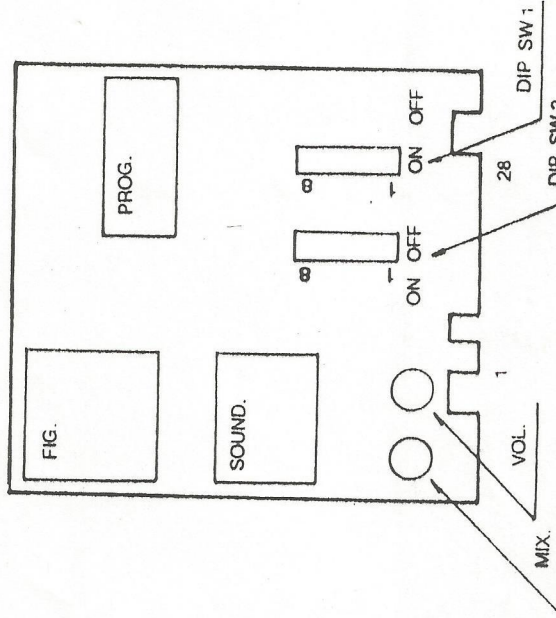

BIG KARNAK

COIN / CREDIT OPTION SWITCH SETTING	DIP SW 1							
	S 1	S 2	S 3	S 4	S 5	S 6	S 7	S 8
OPTION	OFF	OFF	OFF	OFF	OFF	OFF	OFF	OFF
1 COIN 1 CREDIT	OFF	OFF	OFF	OFF	OFF	OFF	OFF	OFF
1 COIN 2 CREDITS	OFF	OFF	OFF	ON	OFF	OFF	OFF	ON
1 COIN 3 CREDITS	OFF	OFF	ON	OFF	OFF	OFF	ON	OFF
1 COIN 4 CREDITS	OFF	OFF	ON	ON	OFF	OFF	ON	ON
1 COIN 5 CREDITS	OFF	ON	OFF	OFF	OFF	ON	OFF	OFF
1 COIN 6 CREDITS	OFF	ON	OFF	ON	OFF	ON	OFF	ON
2 COINS 1 CREDIT	OFF	ON	ON	OFF	OFF	ON	ON	OFF
3 COINS 1 CREDIT	OFF	ON	ON	ON	OFF	ON	ON	OFF
4 COINS 1 CREDIT	ON	OFF	OFF	ON	ON	ON	ON	ON
2 COINS 3 CREDITS	ON	OFF	OFF	ON	ON	OFF	OFF	ON
FREE PLAY	ON	ON	ON	ON	ON	ON	ON	ON

DEFAULT

OPTION SWITCH SETTING	DIP SW 2							
	S 1	S 2	S 3	S 4	S 5	S 6	S 7	S 8
OPTION								
GAME 0						OFF	OFF	OFF
DIFFICULTY 1 EASY						OFF	OFF	ON
2						OFF	ON	OFF
3						OFF	ON	ON
4 NOR						ON	OFF	OFF
5						ON	ON	ON
6						ON	ON	OFF
7 HAR.						ON	ON	ON
NUMBER 1					OFF			
OF 2					OFF	ON		
PLAYERS 3					ON	OFF		
4					ON	ON		
ADVERTISE NO			OFF					
SOUND YES			ON					
IMPACT NO		ON						
YES		OFF						
TEST NO	OFF							
YES	ON							

DEFAULT

DEFAULT

DEFAULT

DEFAULT

DEFAULT

PIN ASSIGNMENT (JAMMA)

COMPONENTS SIDE

SOLDER SIDE

COMPONENTS SIDE	SOLDER SIDE
1	GND
2	GND
3	+ 5 V
4	+ 5 V
5	(NOT USED)
6	+ 12 V
X	
8	COIN METER 1
9	BOBINA 1
10	SPEAKER (-)
11	(NOT USED)
12	RED
13	BLUE
14	GND
15	TEST
16	COIN 1
17	1P START
18	1P UP
19	1P DOWN
20	1P LEFT
21	1P RIGHT
22	1P SHOT
23	1P JUMP
24	(NOT USED)
25	(NOT USED)
26	(NOT USED)
27	GND
28	GND