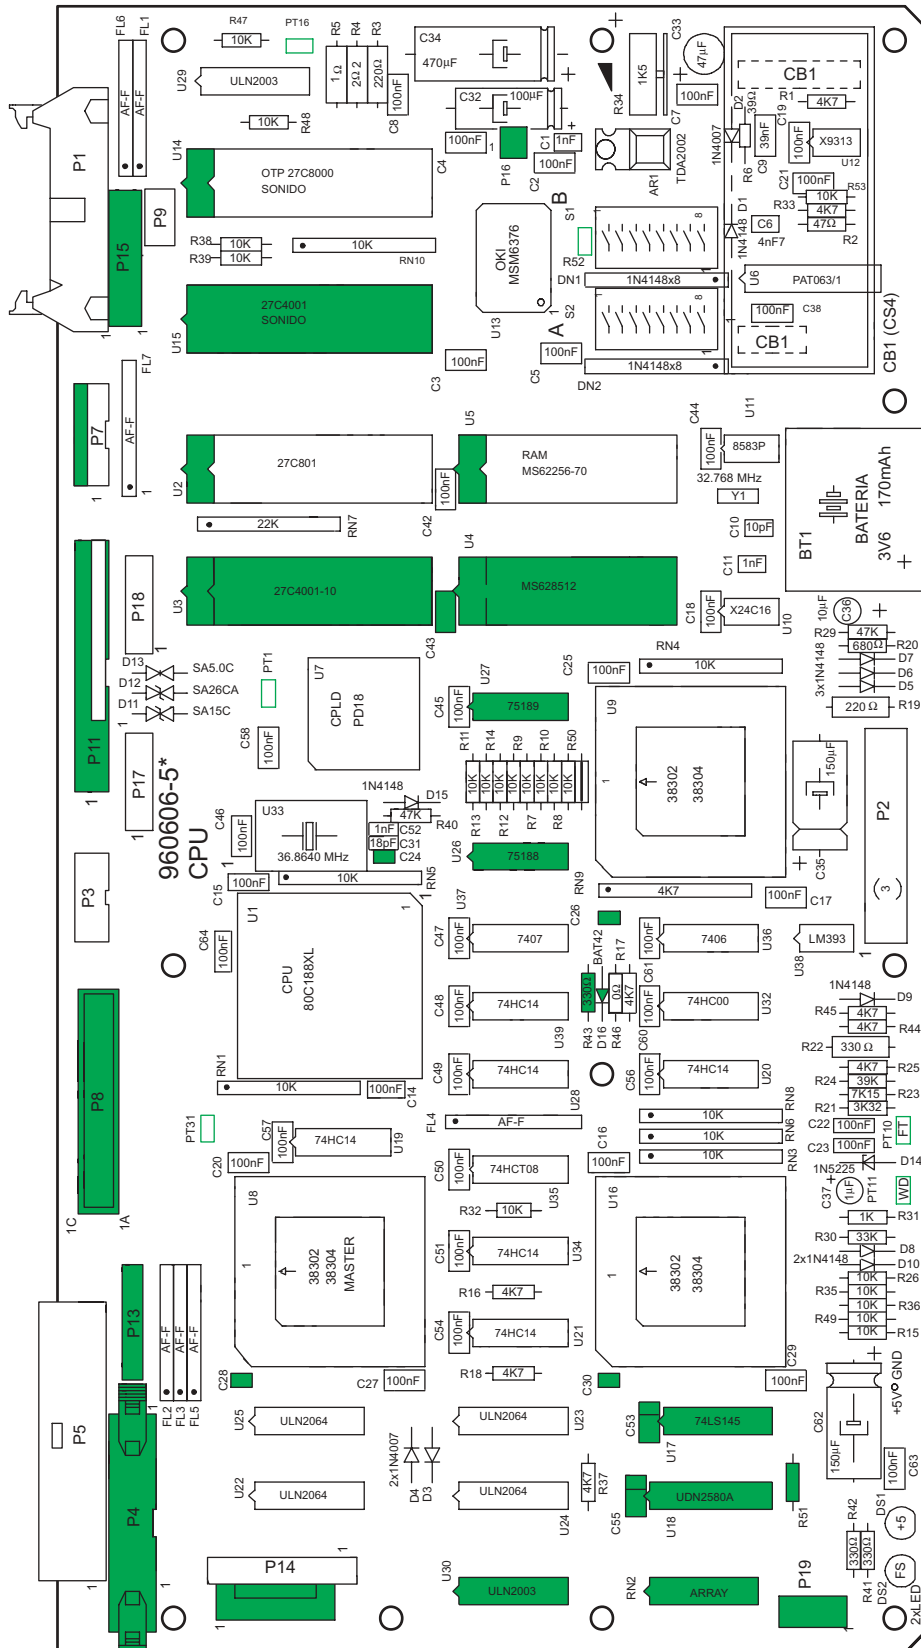

Nota : U4, U17, U18, U26, U27, U30, R51, RN2
 R43, D16, C24, C26, C28, C30, C43,
 C53, C55, P4, P8, P13, P15, P16 y P19
 no se montan Ref. 960606-5*

Nota : U4, U17, U18, U26, U27, U30, R51, RN2
 R43, D16, C24, C26, C28, C30, C43,
 C53, C55, P4, P8, P13, P15, P16 y P19
 no se montan Ref. 960606-5*

Nota : U4, U17, U18, U26, U27, U30, R51, RN2
 R43, D16, C24, C26, C28, R30, C43,
 C53, C55, P4, P8, P13, P15, P16 y P19
 no se montan Ref. 960606-5*