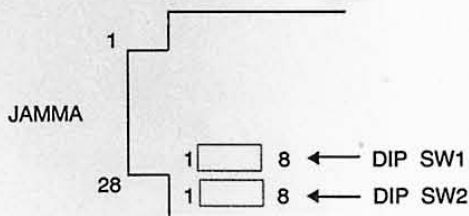

OPERATOR'S MANUAL

SQUASH

2 PLAYER
SIMULTANEOUS
BUY IN & CONTINUATION

gaelco, s.a.

ESCIPIÓN, 9/11 - 08023 BARCELONA - SPAIN - PHONE 417 36 26 FAX 417 28 02

P C B CONECTOR JAMMA

SOLDER SIDE			COMPONENTS SIDE
G N D	A	1	G N D
G N D	B	2	G N D
+ 5V	C	3	+ 5V
+ 5V	D	4	+ 5V
N.C.	E	5	N.C.
+ 12V	F	6	+ 12V
	H	7	
COIN COUNTER 2	J	8	COIN COUNTER 1
(COIN LOCK OUT 2)	K	9	(COIN LOCK OUT1)
SPEAKER (-)	L	10	SPEAKER (+)
N.C.	M	11	N.C.
VIDEO GREEN	N	12	VIDEO RED
VIDEO SYNC	P	13	VIDEO BLUE
SERVICE SW	R	14	VIDEO GND
N.C.	S	15	TEST SW
COIN 2	T	16	COIN 1
2P START	U	17	1P START
2P UP	V	18	1P UP
2P DOWN	W	19	1P DOWN
2P LEFT	X	20	1P LEFT
2P RIGHT	Y	21	1P RIGHT
2P SHOT	Z	22	1P SHOT
2P JUMP	a	23	1P JUMP
N.C.	b	24	N.C.
N.C.	c	25	N.C.
N.C.	d	26	N.C.
G N D	e	27	G N D
G N D	f	28	G N D

CONTROL PANEL

MONITOR	HORIZONTAL
GAME STYLE	1 PLAYER o 2 PLAYERS SIMULTANEOUS

POSITIONS OF DIP SW

COIN / CREDIT OPTION SWITCH SETTING

DIP SW 1

OPTION		S1	S2	S3	S4	S5	S6	S7	S8
C O I N 1	1 COIN 1 CREDIT						OFF	OFF	OFF
	2 COINS 1 CREDIT						OFF	OFF	ON
	3 COINS 1 CREDIT						OFF	ON	OFF
	4 COINS 1 CREDIT						OFF	ON	ON
	5 COINS 1 CREDIT						ON	OFF	OFF
	6 COINS 1 CREDIT						ON	OFF	ON
	3 COINS 2 CREDITS						ON	ON	OFF
	4 COINS 3 CREDITS						ON	ON	ON
C O I N 2	1 COIN 1 CREDIT			OFF	OFF	OFF			
	1 COIN 2 CREDITS			OFF	OFF	ON			
	1 COIN 3 CREDITS			OFF	ON	OFF			
	1 COIN 4 CREDITS			OFF	ON	ON			
	1 COIN 5 CREDITS			ON	OFF	OFF			
	1 COIN 6 CREDITS			ON	OFF	ON			
	2 COINS 3 CREDITS			ON	ON	OFF			
	3 COINS 4 CREDITS			ON	ON	ON			
MODE 2 PLAYERS	5 GAMES START 2 CR./CONT. 2 CR.		OFF						
	3 GAMES START 2 CR./CONT. 1 CR.		ON						
FREE PLAY	NO	OFF							
	YES	ON							