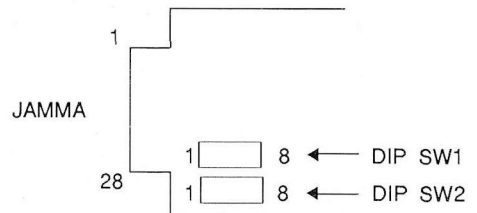

## P C B CONECTOR JAMMA

SOLDER SIDE			COMPONENTS SIDE
GND	A	1	GND
GND	B	2	GND
+5V	C	3	+5V
+5V	D	4	+5V
N.C.	E	5	N.C.
+12V	F	6	+12V
	H	7	
COIN COUNTER 2	J	8	COIN COUNTER 1
(COIN LOCK OUT 2)	K	9	(COIN LOCK OUT 1)
SPEAKER (-)	L	10	SPEAKER (+)
N.C.	M	11	N.C.
VIDEO GREEN	N	12	VIDEO RED
VIDEO SYNC	P	13	VIDEO BLUE
SERVICE SW	R	14	VIDEO GND
N.C.	S	15	TEST SW
COIN 2	T	16	COIN 1
2P START	U	17	1P START
2P UP	V	18	1P UP
2P DOWN	W	19	1P DOWN
2P LEFT	X	20	1P LEFT
2P RIGHT	Y	21	1P RIGHT
2P FIRE	Z	22	1P FIRE
2P BOMB	a	23	1P BOMB
2P SHIELD	b	24	1P SHIELD
N.C.	c	25	N.C.
N.C.	d	26	N.C.
GND	e	27	GND
GND	f	28	GND

## CONTROL PANEL

CONTROL STICK

MONITOR	HORIZONTAL
GAME STYLE	1 PLAYER o 2 PLAYERS SIMULTANEOUS

POSITIONS OF DIP SW

COIN / CREDIT OPTION SWITCH SETTING

DIP SW 1

OPTION		S1	S2	S3	S4	S5	S6	S7	S8
COIN	1 COIN 1 CREDIT						OFF	OFF	OFF
	1 COIN 2 CREDITS						OFF	OFF	ON
	1 COIN 3 CREDITS						OFF	ON	OFF
	1 COIN 4 CREDITS						OFF	ON	ON
	1 COIN 5 CREDITS						ON	OFF	OFF
	1 COIN 6 CREDITS						ON	OFF	ON
	2 COINS 3 CREDITS						ON	ON	OFF
3 COINS 4 CREDITS						ON	ON	ON	
CREDIT	1 COIN 1 CREDIT			OFF	OFF	OFF			
	2 COINS 1 CREDIT			OFF	OFF	ON			
	3 COINS 1 CREDIT			OFF	ON	OFF			
	4 COINS 1 CREDIT			OFF	ON	ON			
	5 COINS 1 CREDIT			ON	OFF	OFF			
	6 COINS 1 CREDIT			ON	OFF	ON			
	3 COINS 2 CREDITS			ON	ON	OFF			
4 COINS 3 CREDITS			ON	ON	ON				
START 1 CR./CONT. 1 CR.			OFF						
START 2 CR./CONT. 1 CR.			ON						
FREE PLAY	NO	OFF							
	YES	ON							

OPTION SWITCH SETTING

DIP SW 2

OPTION		S1	S2	S3	S4	S5	S6	S7	S8
GAME DIFFICULTY	1 NORMAL							OFF	OFF
	2 EASY							OFF	ON
	3 HARD							ON	OFF
	4 HARDEST							ON	ON
NUMBER OF LIVES	3					OFF	OFF		
	1					OFF	ON		
	2					ON	OFF		
	4					ON	ON		
VERSION	NORMAL				OFF				
	LIGHT				ON				
ADVERTISE SOUND	YES			OFF					
	NO			ON					
TEST	NO	OFF							
	YES	ON							