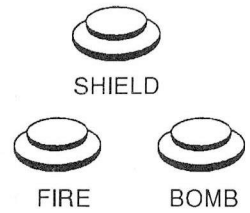

## P C B CONECTOR JAMMA

SOLDER SIDE			COMPONENTS SIDE
GND	A	1	GND
GND	B	2	GND
+5V	C	3	+5V
+5V	D	4	+5V
N.C.	E	5	N.C.
+12V	F	6	+12V
	H	7	
COIN COUNTER 2	J	8	COIN COUNTER 1
(COIN LOCK OUT 2)	K	9	(COIN LOCK OUT 1)
SPEAKER (-)	L	10	SPEAKER (+)
N.C.	M	11	N.C.
VIDEO GREEN	N	12	VIDEO RED
VIDEO SYNC	P	13	VIDEO BLUE
SERVICE SW	R	14	VIDEO GND
N.C.	S	15	TEST SW
COIN 2	T	16	COIN 1
2P START	U	17	1P START
2P UP	V	18	1P UP
2P DOWN	W	19	1P DOWN
2P LEFT	X	20	1P LEFT
2P RIGHT	Y	21	1P RIGHT
2P FIRE	Z	22	1P FIRE
2P BOMB	a	23	1P BOMB
2P SHIELD	b	24	1P SHIELD
N.C.	c	25	N.C.
N.C.	d	26	N.C.
GND	e	27	GND
GND	f	28	GND

## CONTROL PANEL

CONTROL STICK

MONITOR	HORIZONTAL
GAME STYLE	1 PLAYER o 2 PLAYERS SIMULTANEOUS

POSITIONS OF DIP SW

COIN / CREDIT OPTION SWITCH SETTING

DIP SW 1

OPTION		S1	S2	S3	S4	S5	S6	S7	S8
COIN	1 COIN 1 CREDIT						OFF	OFF	OFF
	1 COIN 2 CREDITS						OFF	OFF	ON
	1 COIN 3 CREDITS						OFF	ON	OFF
	1 COIN 4 CREDITS						OFF	ON	ON
	1 COIN 5 CREDITS						ON	OFF	OFF
	1 COIN 6 CREDITS						ON	OFF	ON
	2 COINS 3 CREDITS						ON	ON	OFF
3 COINS 4 CREDITS						ON	ON	ON	
CREDIT	1 COIN 1 CREDIT			OFF	OFF	OFF			
	2 COINS 1 CREDIT			OFF	OFF	ON			
	3 COINS 1 CREDIT			OFF	ON	OFF			
	4 COINS 1 CREDIT			OFF	ON	ON			
	5 COINS 1 CREDIT			ON	OFF	OFF			
	6 COINS 1 CREDIT			ON	OFF	ON			
	3 COINS 2 CREDITS			ON	ON	OFF			
4 COINS 3 CREDITS			ON	ON	ON				
START 1 CR./CONT. 1 CR.			OFF						
START 2 CR./CONT. 1 CR.			ON						
FREE PLAY	NO	OFF							
	YES	ON							

OPTION SWITCH SETTING

DIP SW 2

OPTION		S1	S2	S3	S4	S5	S6	S7	S8
GAME DIFFICULTY	1 NORMAL							OFF	OFF
	2 EASY							OFF	ON
	3 HARD							ON	OFF
	4 HARDEST							ON	ON
NUMBER OF LIVES	3					OFF	OFF		
	1					OFF	ON		
	2					ON	OFF		
	4					ON	ON		
VERSION	NORMAL				OFF				
	LIGHT				ON				
ADVERTISE SOUND	YES			OFF					
	NO			ON					
TEST	NO	OFF							
	YES	ON							