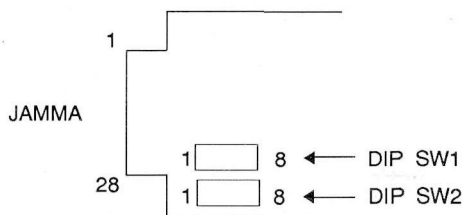

CONTROL PANEL

CONTROL STICK

ACELERADOR

MONITOR	HORIZONTAL
ESTILO JUEGO	UNO O DOS JUGADORES

SITUACION DE LOS DIP SW

DIP SW 1

OPCION			S1	S2	S3	S4	S5	S6	S7	S8
MONEDERO 1	1 MONEDA	1 CREDITO						OFF	OFF	OFF
	1 MONEDA	2 CREDITOS						OFF	OFF	ON
	1 MONEDA	3 CREDITOS						OFF	ON	OFF
	1 MONEDA	4 CREDITOS						OFF	ON	ON
	1 MONEDA	5 CREDITOS						ON	OFF	OFF
	1 MONEDA	6 CREDITOS						ON	OFF	ON
	2 MONEDAS	3 CREDITOS						ON	ON	OFF
	3 MONEDA	4 CREDITOS						ON	ON	ON
MONEDERO 2	1 MONEDA	1 CREDITO			OFF	OFF	OFF			
	2 MONEDAS	1 CREDITO			OFF	OFF	ON			
	3 MONEDAS	1 CREDITO			OFF	ON	OFF			
	4 MONEDAS	1 CREDITO			OFF	ON	ON			
	5 MONEDAS	1 CREDITO			ON	OFF	OFF			
	6 MONEDAS	1 CREDITO			ON	OFF	ON			
	3 MONEDAS	2 CREDITOS			ON	ON	OFF			
	4 MONEDAS	3 CREDITOS			ON	ON	ON			
INICIO 1 CREDITO // CONTINUE 1 CREDITO				OFF						
INICIO 2 CREDITOS // CONTINUE 1 CREDITO				ON						
JUEGO LIBRE		NO	OFF							
		SI	ON							

DIP SW 2

OPCION			S1	S2	S3	S4	S5	S6	S7	S8
DIFICULTAD	1	NORMAL							OFF	OFF
	2	FACIL							OFF	ON
	3	DIFICIL							ON	OFF
	4	MUY DIFICIL							ON	ON
1 JOYSTICK								ON		
2 JOYSTICKS								OFF		
CONTROL CONDUCCION	JOYSTICK					OFF	OFF			
	VOLANTE 270° (TOPE) POTENCIOMETRO					OFF	ON			
	VOLANTE 360° (SENSOR OPTICO)					ON	ON			
SONIDO DEMOSTRACION	NO				OFF					
	SI				ON					
VIDEO MESA				ON						
VIDEO VERTICAL				OFF						
TEST	NO		OFF							
	SI		ON							

CONTROL CONDUCCION

* VOLANTE 270° - TOPES - (POTENCIOMETRO)

* VOLANTE 360° (SENSOR OPTICO)